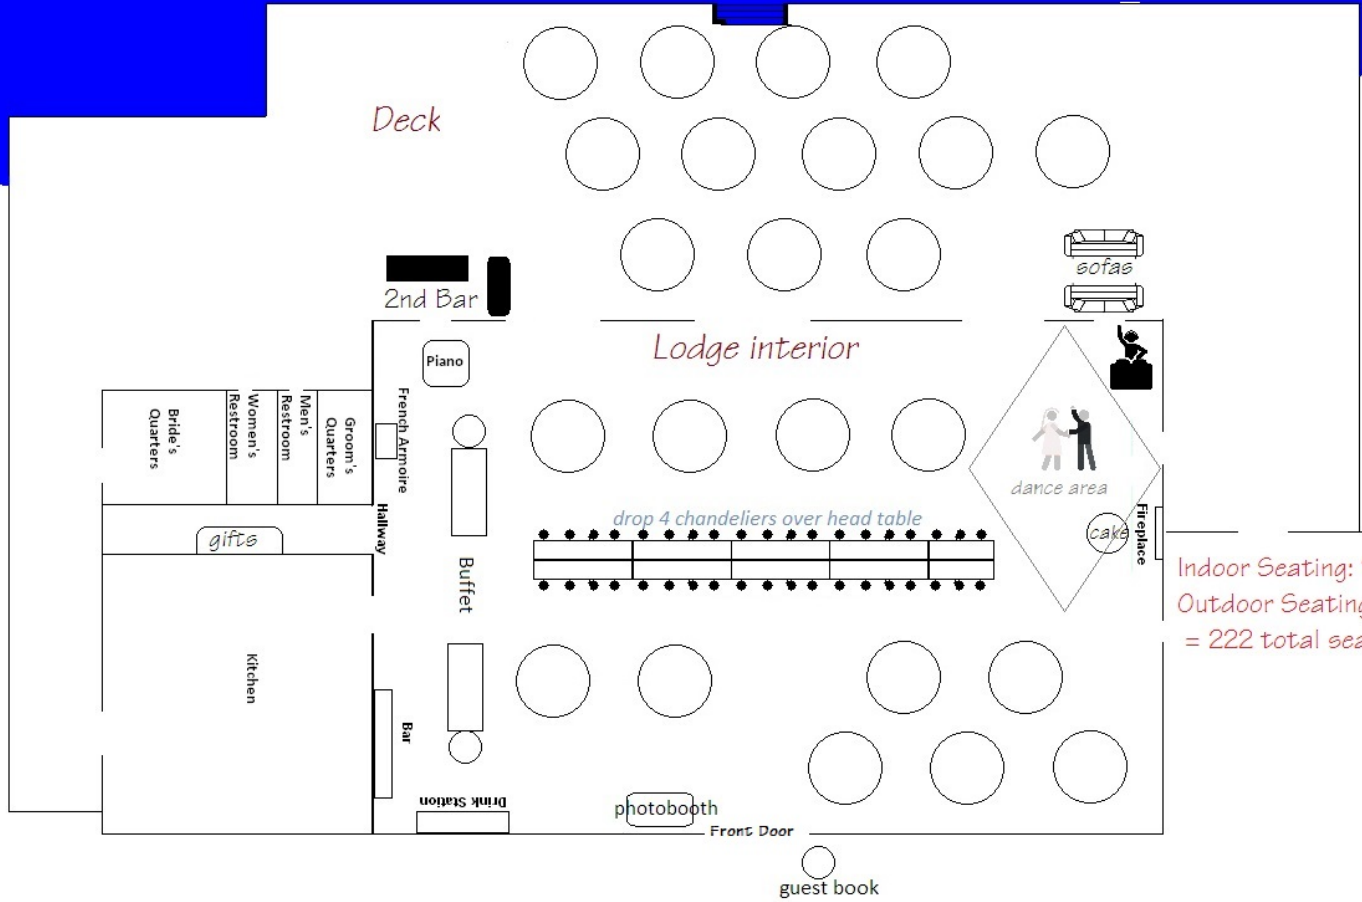

LAKE

Indoor Seating: 126  
Outdoor Seating: 96  
= 222 total seats